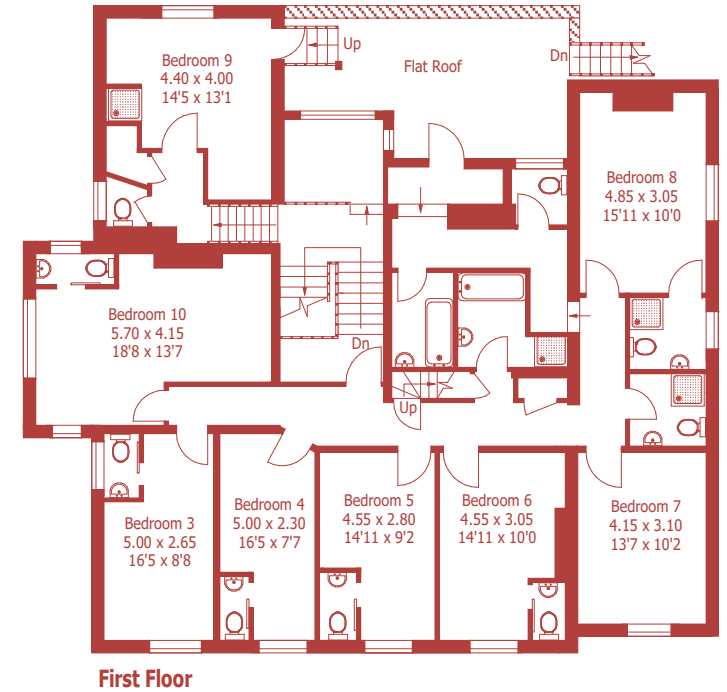

Approximate Gross Internal Area :- 97sq m / 1045 sq ft

Approximate Gross Internal Area :- 486 sq m / 5235 sq ft

For identification purposes only, not to scale, do not scale

Drawn using existing drawings and dimensions