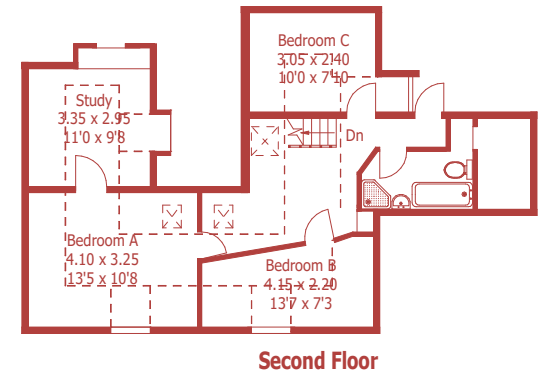

Approximate Gross Internal Area :- 97sq m / 1045 sq ft

Approximate Gross Internal Area :- 486 sq m / 5235 sq ft

For identification purposes only, not to scale, do not scale

Drawn using existing drawings and dimensions