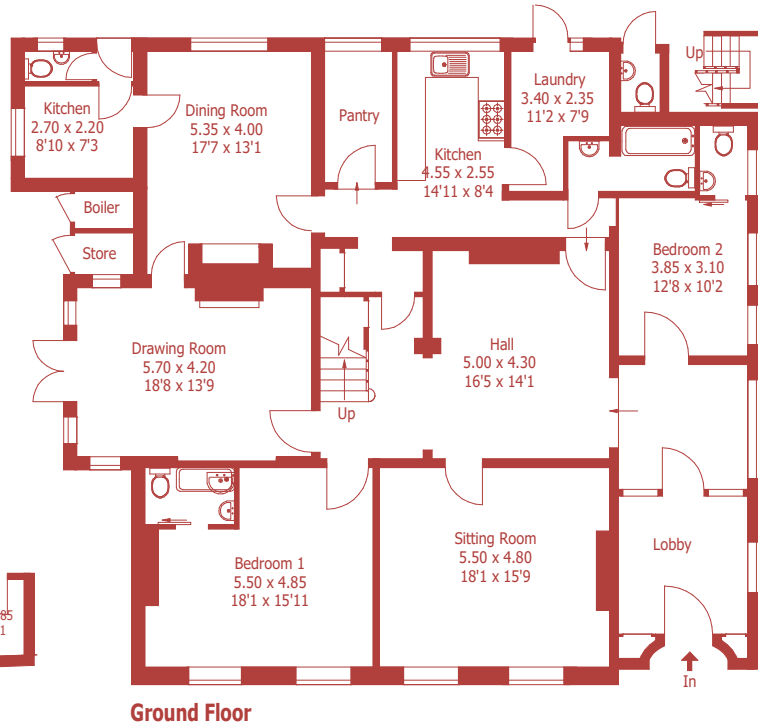

Approximate Gross Internal Area :- 97sq m / 1045 sq ft

Approximate Gross Internal Area :- 486 sq m / 5235 sq ft

For identification purposes only, not to scale, do not scale

Drawn using existing drawings and dimensions