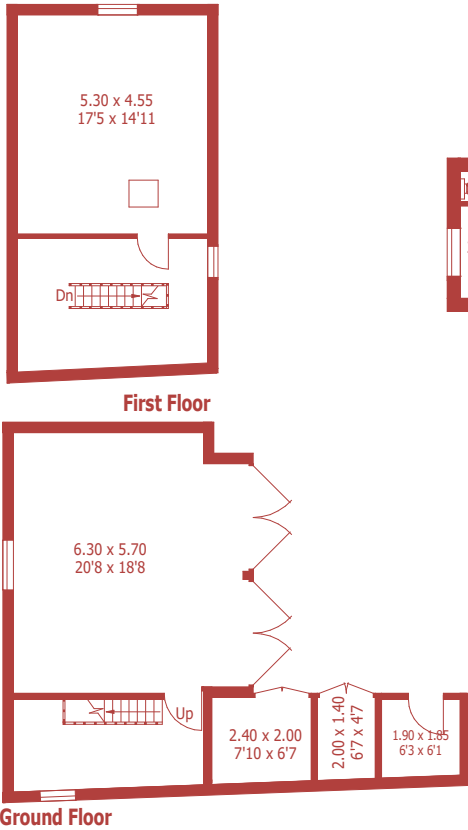

Approximate Gross Internal Area :- 97sq m / 1045 sq ft

Approximate Gross Internal Area :- 486 sq m / 5235 sq ft

For identification purposes only, not to scale, do not scale

Drawn using existing drawings and dimensions