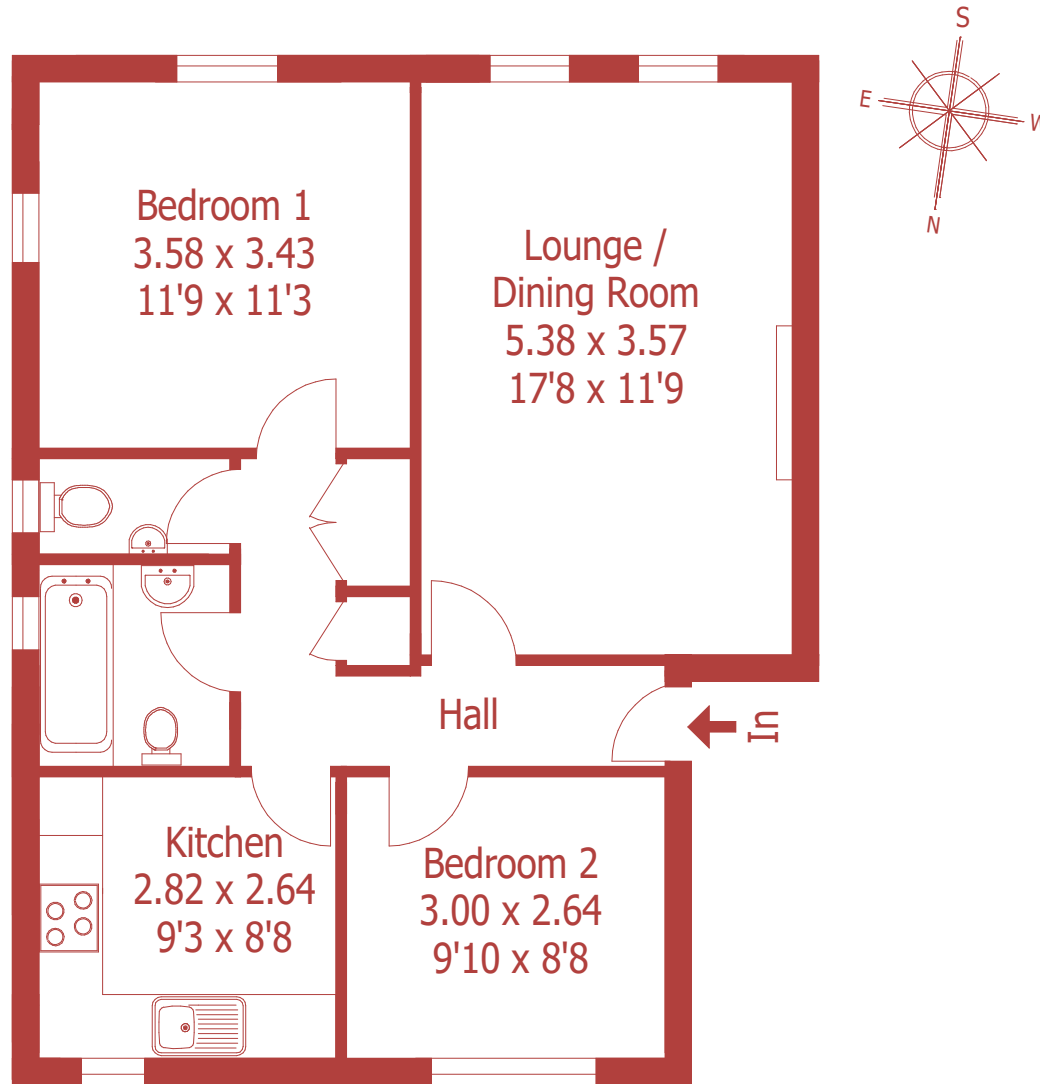

Approximate Gross Internal Area :- 60 sq mt / 654 sq ft

For identification purposes only, not to scale, do not scale