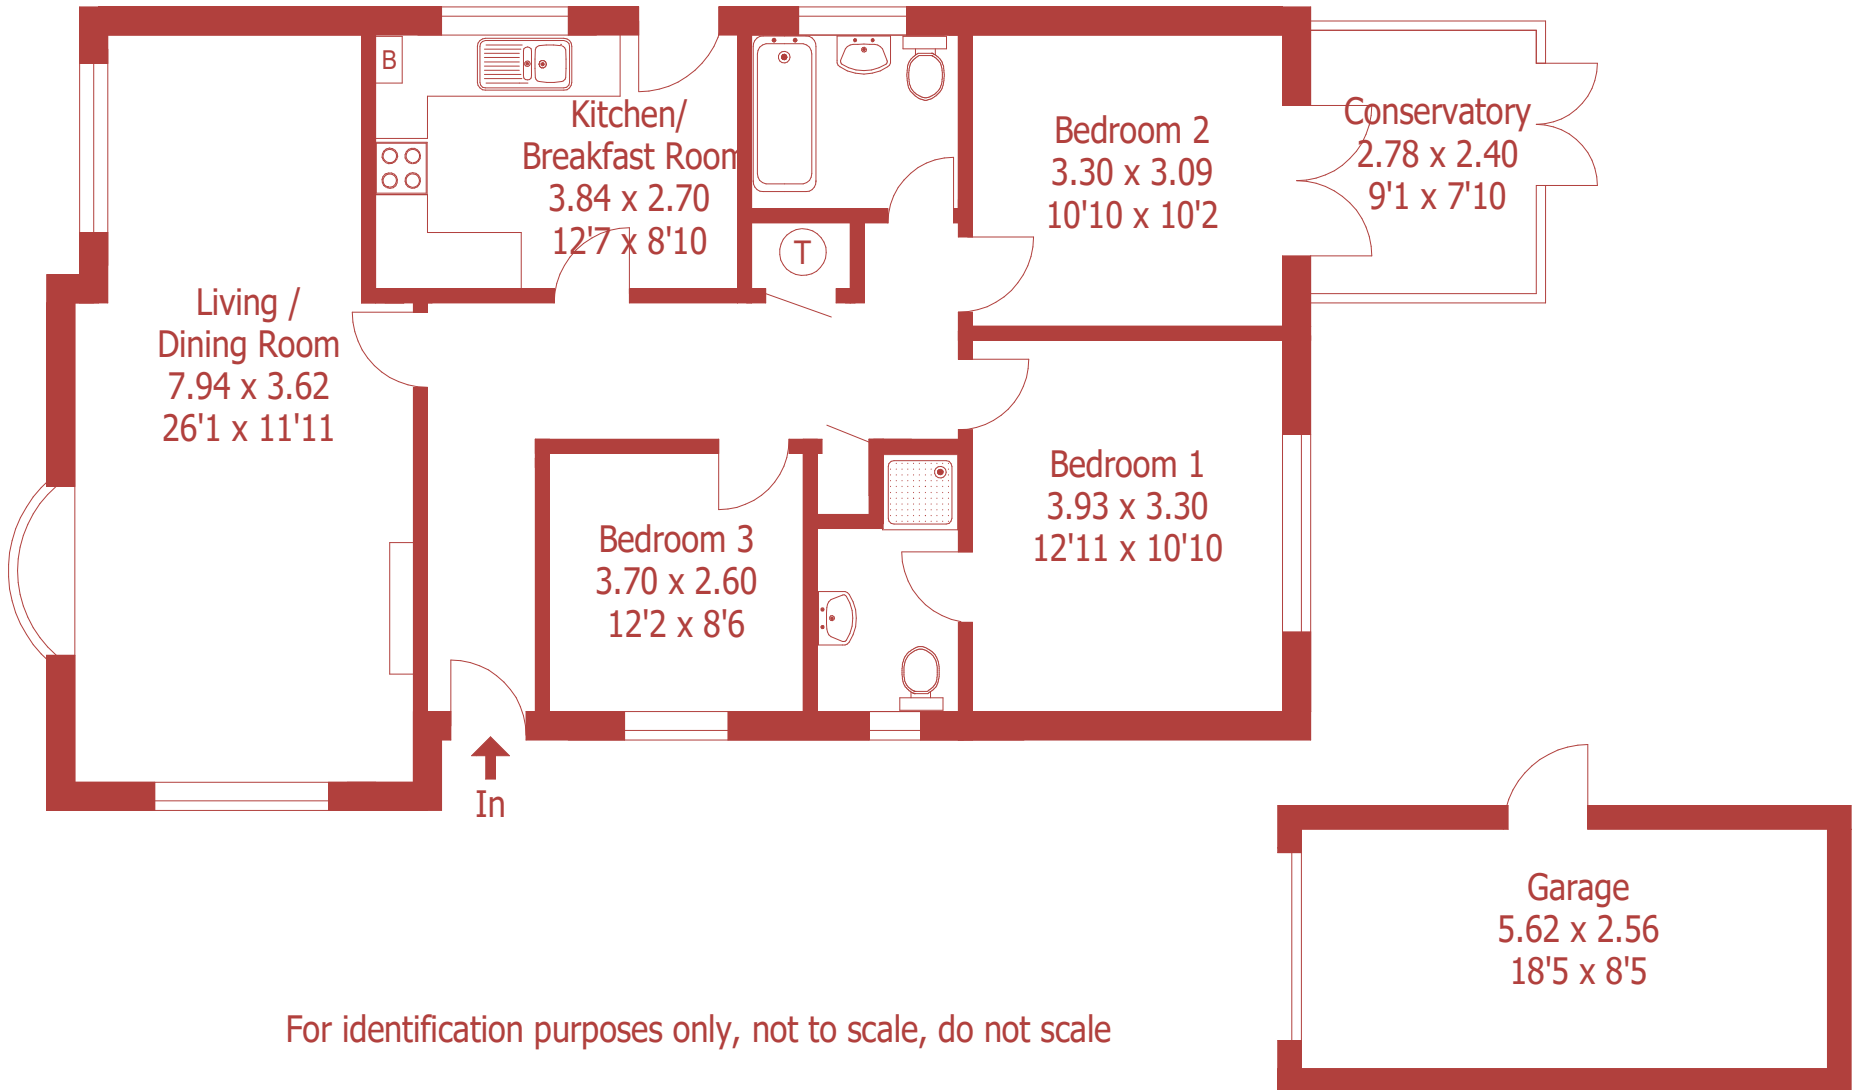

Approximate Gross Internal Area :- 102 sq mt / 1094 sq ft
Garage Approximate Gross Internal Area :- 14 sq mt / 155 sq ft

For identification purposes only, not to scale, do not scale