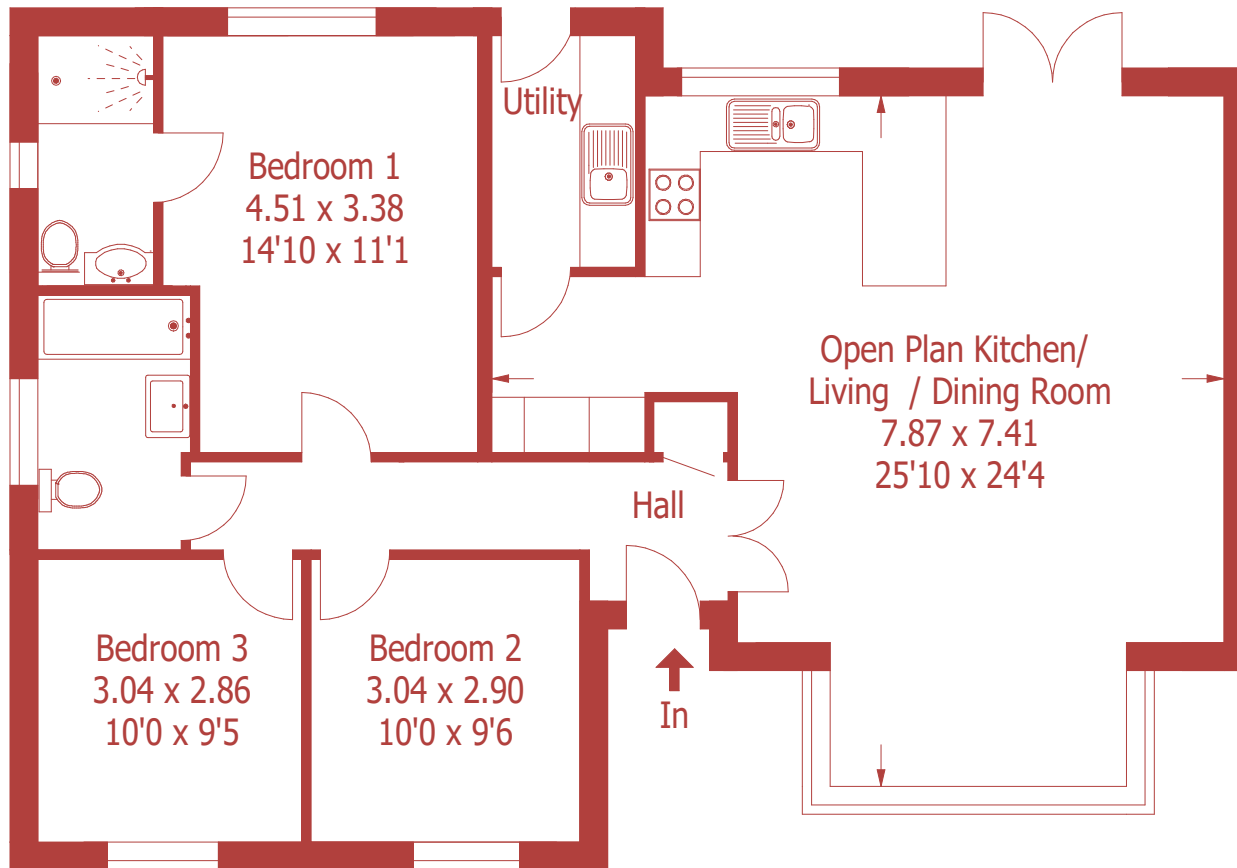

Approximate Gross Internal Area :- 97 sq mt / 1040 sq ft

Garage Approximate Gross Internal Area :- 18 sq mt / 197 sq ft

For identification purposes only, not to scale, do not scale