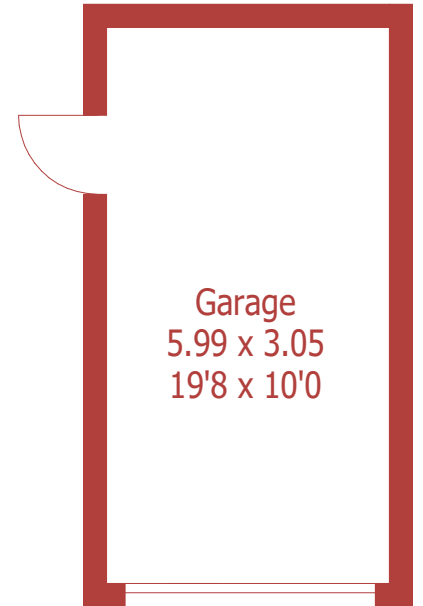

Approximate Gross Internal Area :- 97 sq mt / 1040 sq ft

Garage Approximate Gross Internal Area :- 18 sq mt / 197 sq ft

For identification purposes only, not to scale, do not scale