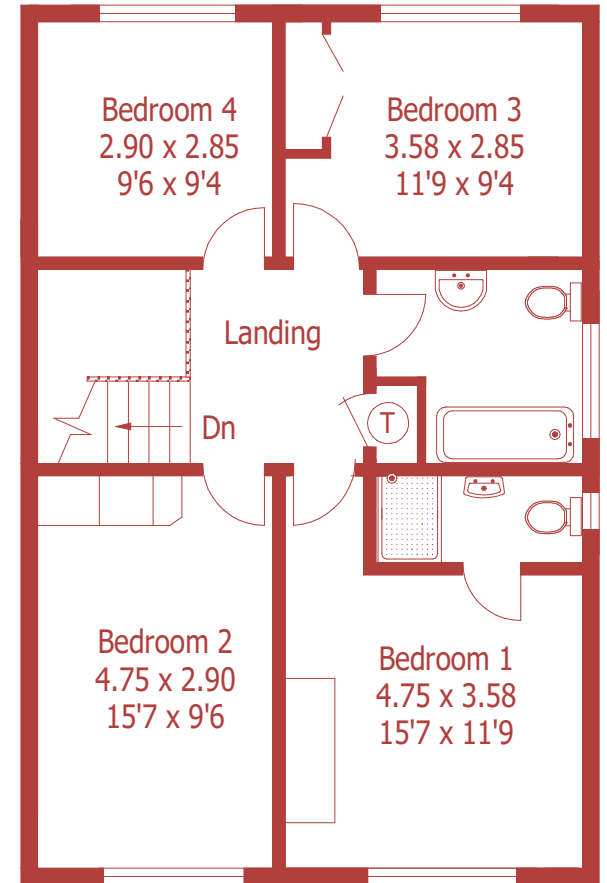

Approximate Gross Internal Area :- 183 sq mt / 1973 sq ft
Inc Garage

For identification purposes only, not to scale, do not scale