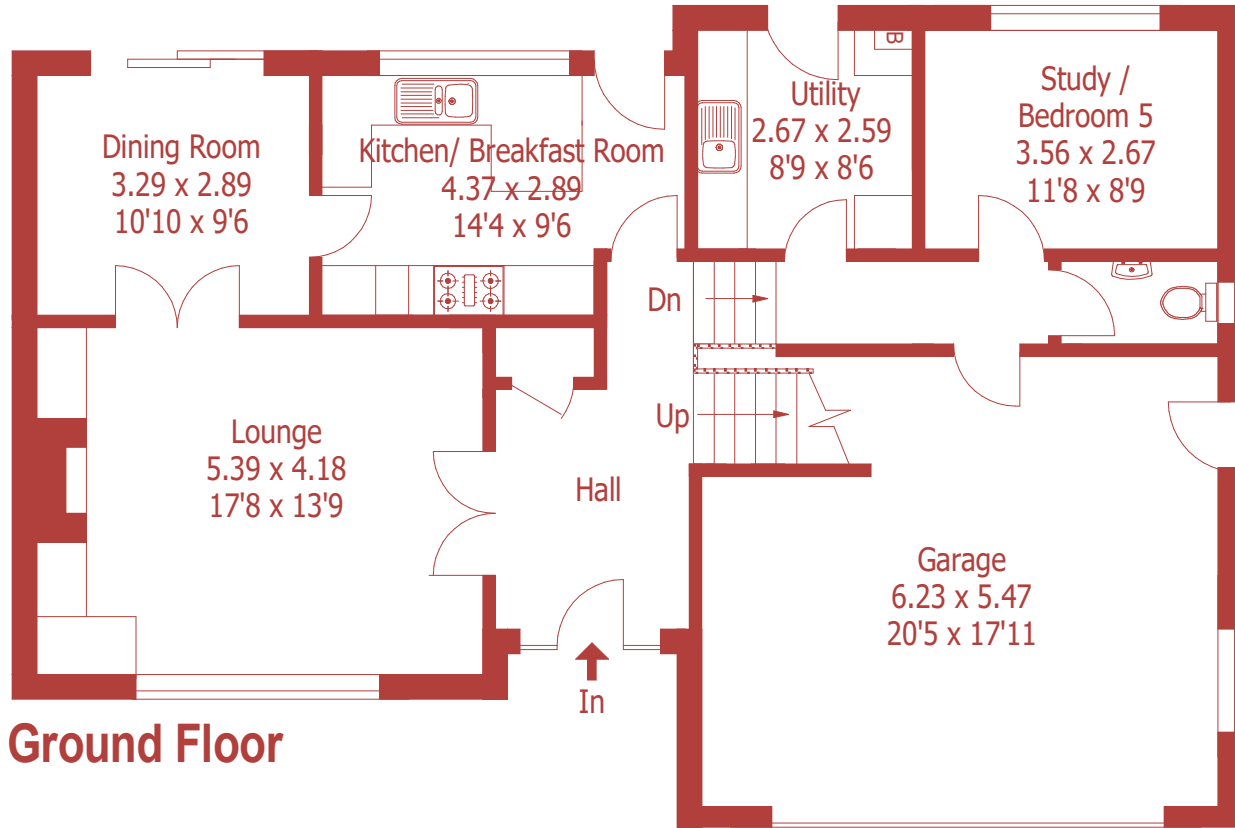

Approximate Gross Internal Area :- 183 sq mt / 1973 sq ft
Inc Garage

For identification purposes only, not to scale, do not scale