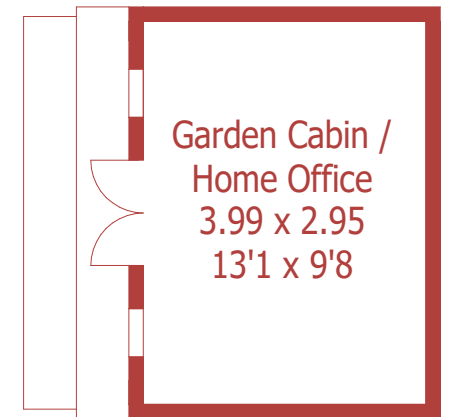

Approximate Gross Internal Area :- 81 sq mt / 876 sq ft

Summer House Approximate Gross Internal Area :- 12 sq mt / 127 sq ft

For identification purposes only, not to scale, do not scale