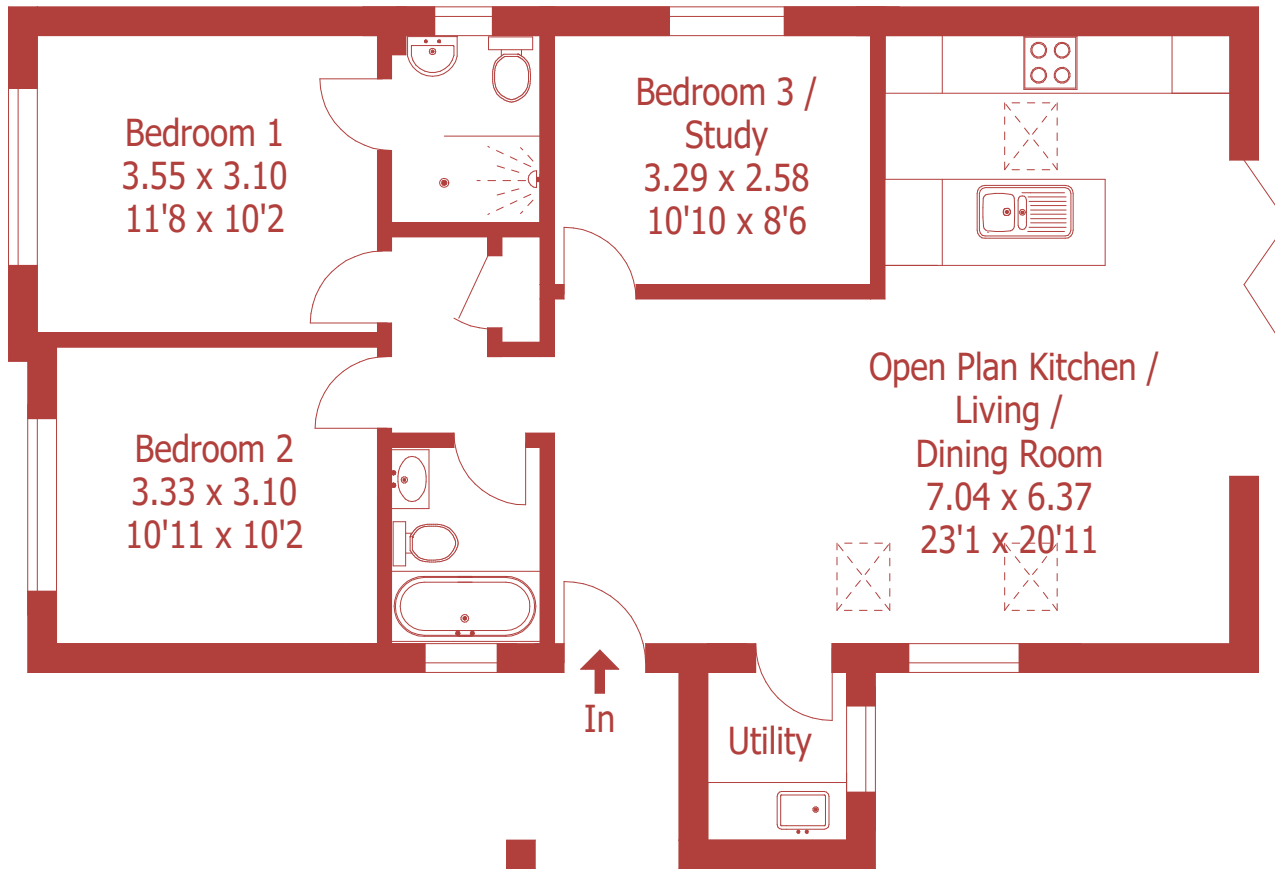

Approximate Gross Internal Area :- 81 sq mt / 876 sq ft

Summer House Approximate Gross Internal Area :- 12 sq mt / 127 sq ft

For identification purposes only, not to scale, do not scale