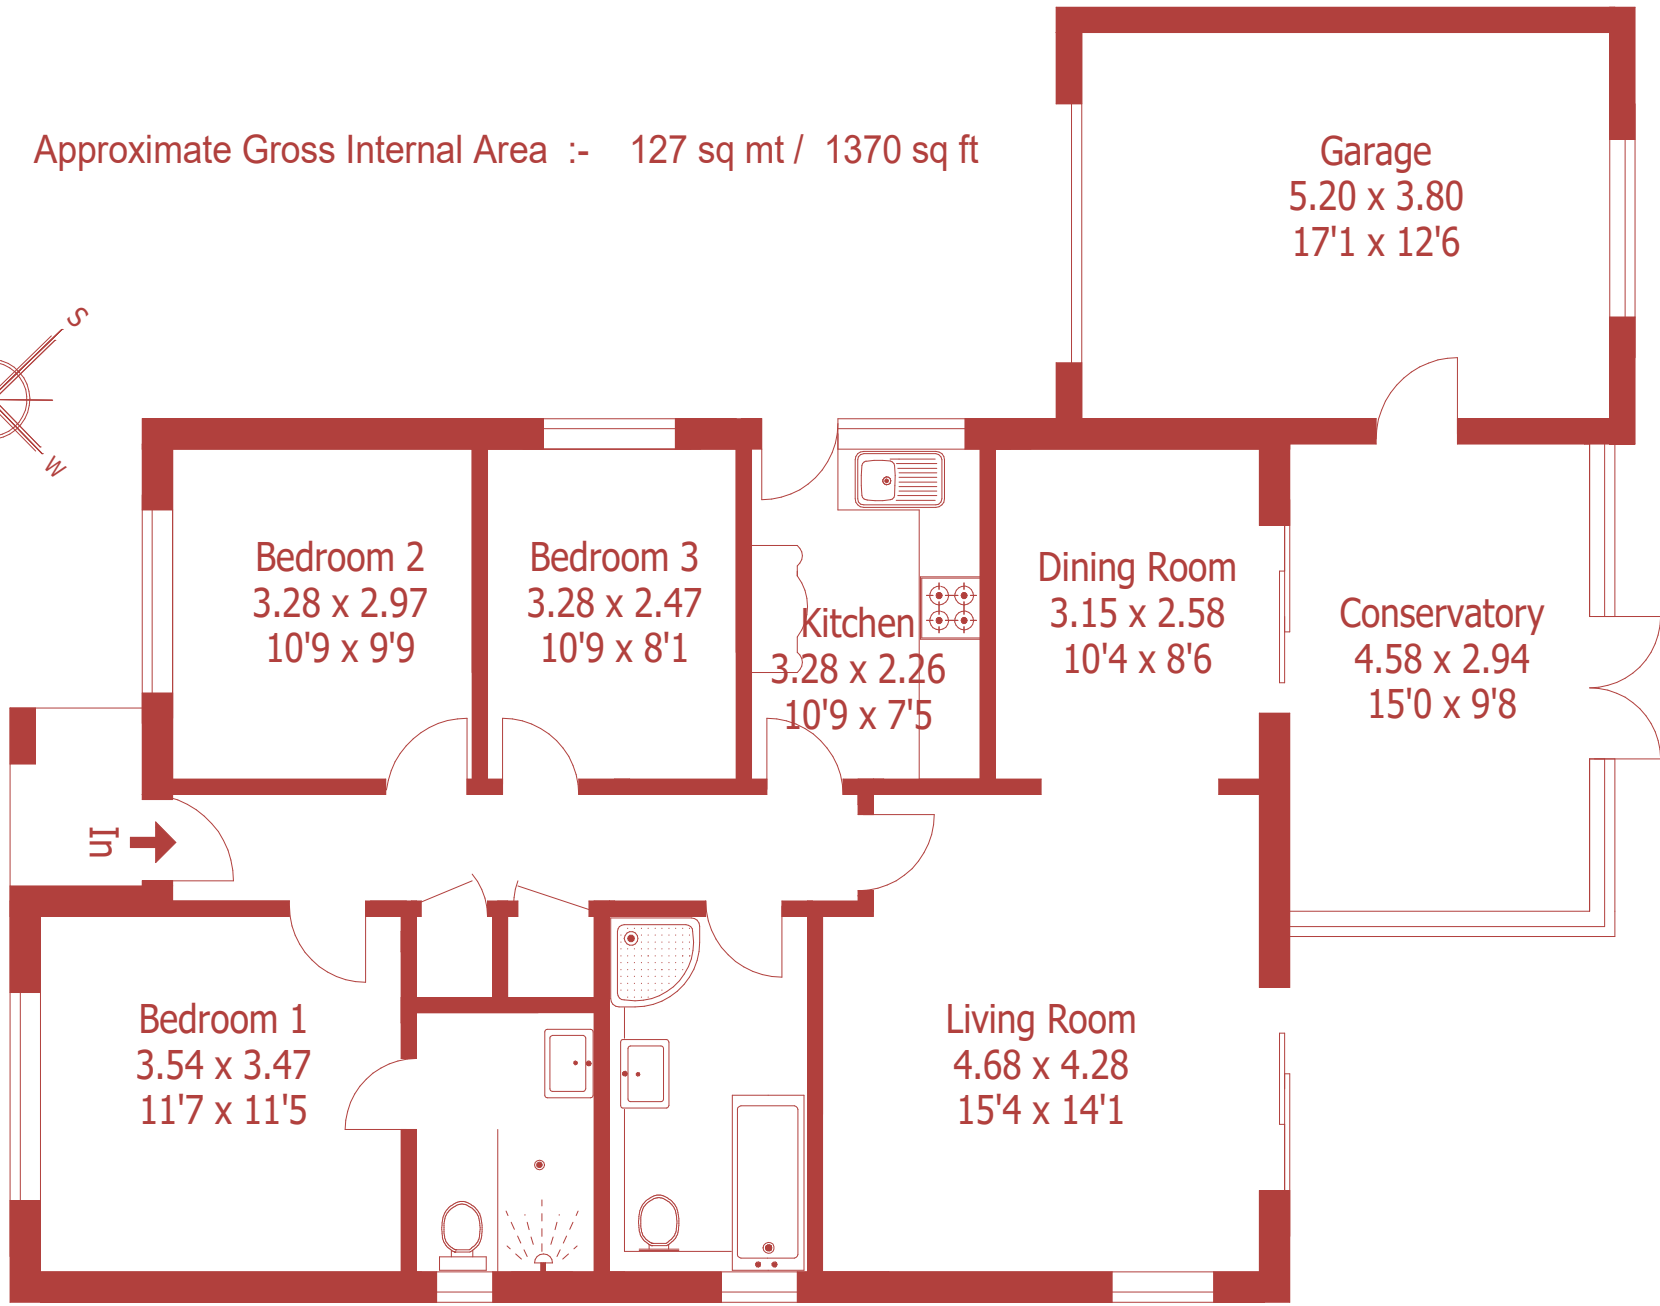

Approximate Gross Internal Area :- 127 sq mt / 1370 sq ft

For identification purposes only, not to scale, do not scale