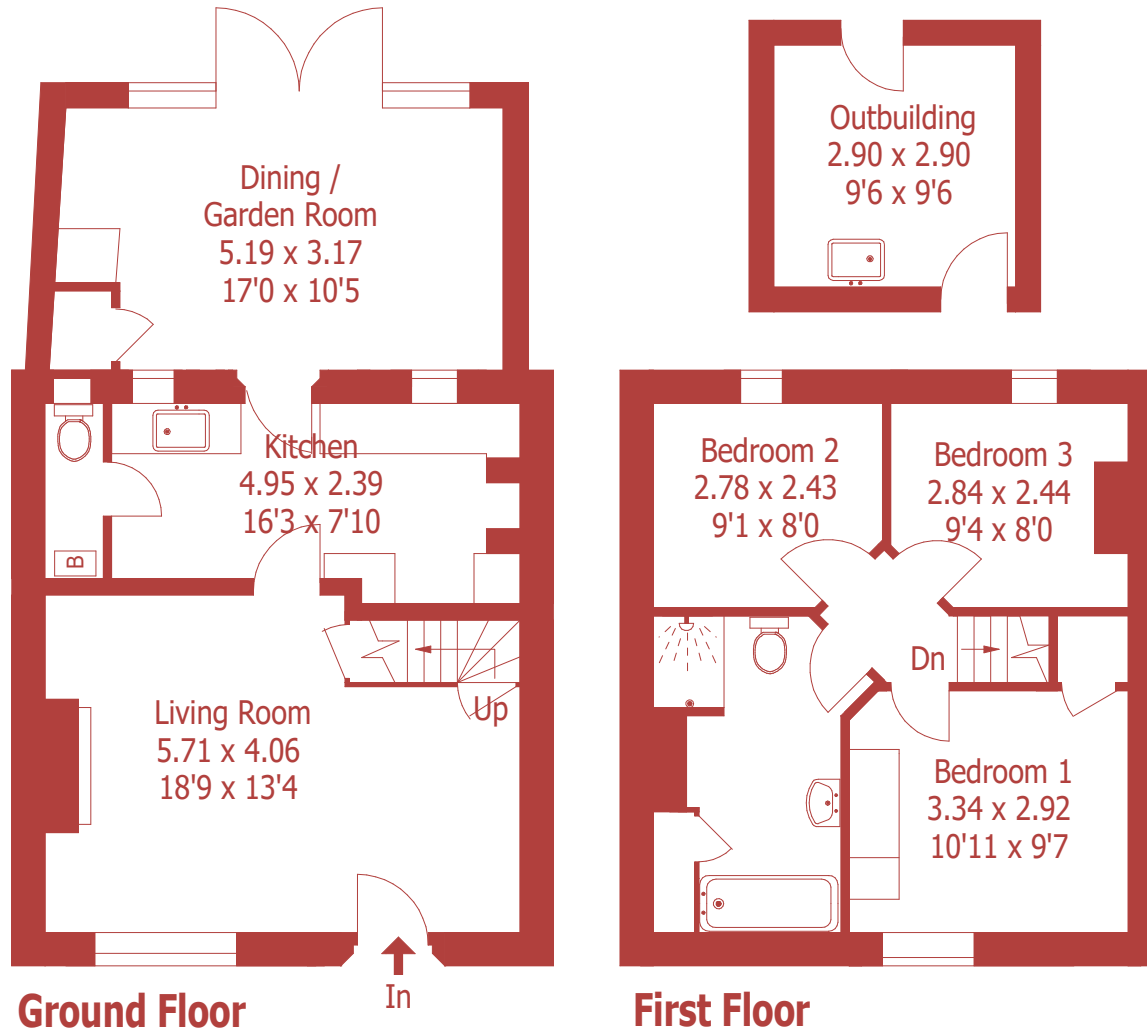

Approximate Gross Internal Area :- 91 sq m / 984 sq ft

Outbuilding Approximate Gross Internal Area :- 8 sq m / 91sq ft

For identification purposes only, not to scale, do not scale